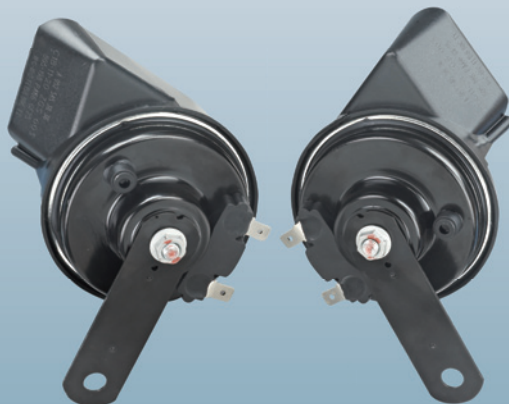

Applicable models: Mercedes-Benz ML/C-class old models
ML: 300 \ ML320 \ ML350 \ ML500

L 204 542 0420 H 204 542 0520

专车专用电喇叭 与原车配套

Special electric horn for car,
Can be matched with the original car

分贝 Decibel : 113dB

电压 Voltage : DC12V

频率 Frequency : H 510 L 410

适用车型 : 奔驰通用

Applicable models: Mercedes-Benz General

L A203 542 0220 H 203 542 0120

专车专用电喇叭 与原车配套

Special electric horn for car,
Can be matched with the original car

分贝 Decibel : 113dB
电压 Voltage : DC12V
频率 Frequency : H 510 L 410

适用车型：凯迪拉克 CTS
Applicable models: Cadillac CTS
H/L 0926-006-3

专车专用电喇叭 与原车配套

Special electric horn for car,
Can be matched with the original car