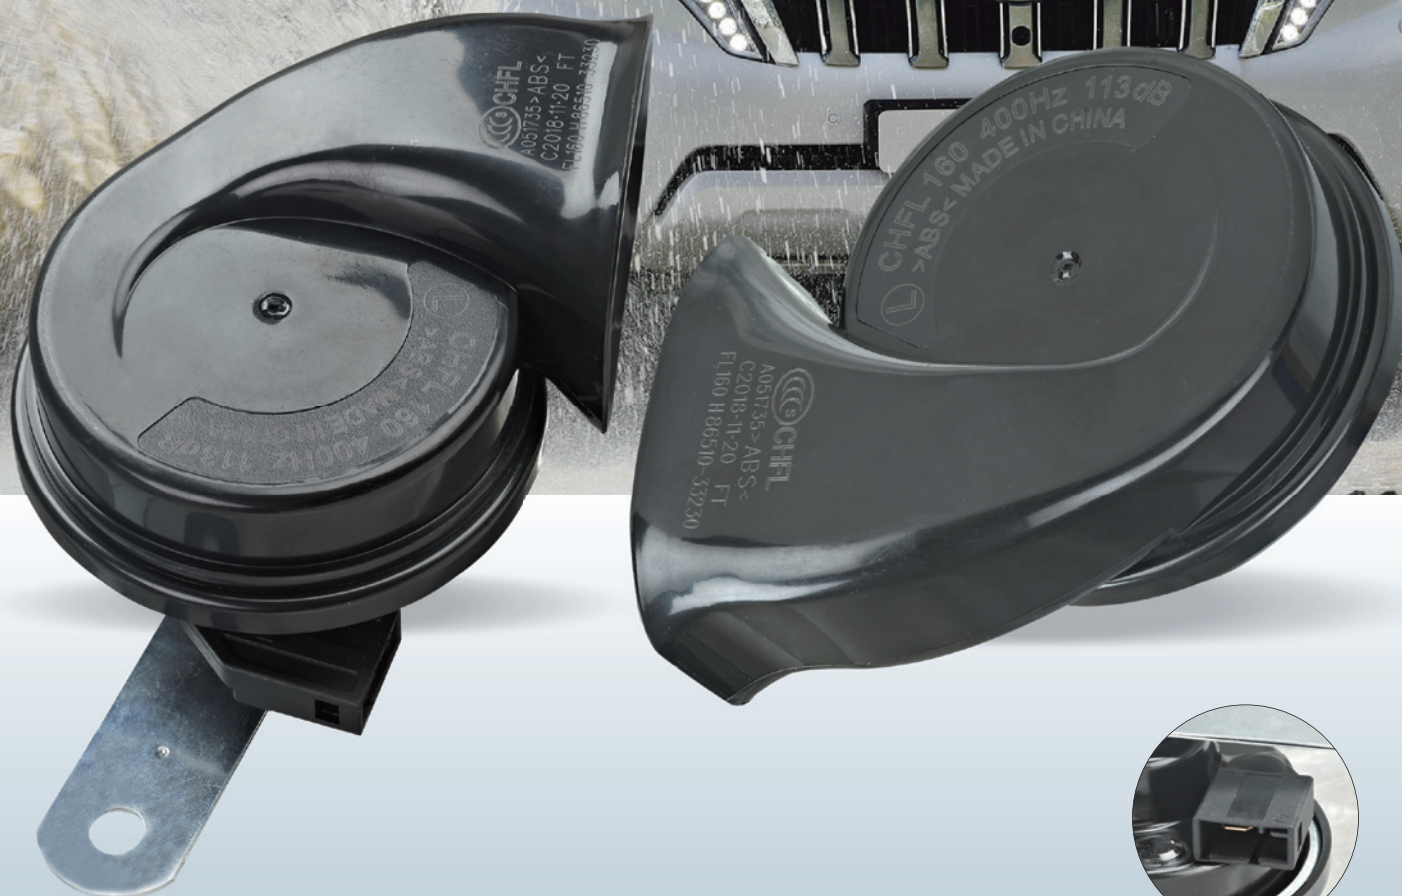

专车专用电喇叭 与原车配套

Special electric horn for car,
Can be matched with the original car

分贝 Decibel : 113dB
电压 Voltage : DC12V
频率 Frequency : H 510 L 410