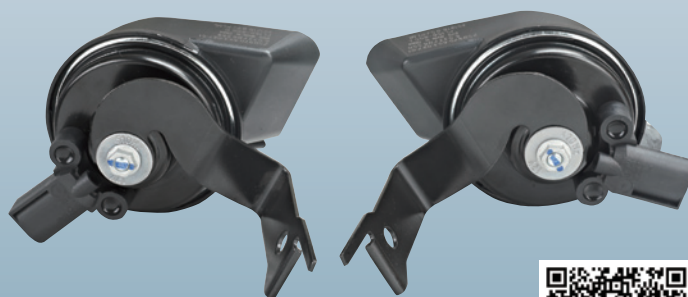

Applicable models: Mercedes-Benz ML/C-class old models
ML: 300 \ ML320 \ ML350 \ ML500

L 204 542 0420 H 204 542 0520

专车专用电喇叭 与原车配套

Special electric horn for car,
Can be matched with the original car

分贝 Decibel : 113dB

电压 Voltage : DC12V

频率 Frequency : H 510 L 410

适用车型 : 奔驰通用

Applicable models: Mercedes-Benz General

L A203 542 0220 H 203 542 0120

专车专用电喇叭 与原车配套

Special electric horn for car,
Can be matched with the original car

分贝 Decibel : 113dB
电压 Voltage : DC12V
频率 Frequency : H 510 L 410

适用车型：凯迪拉克 CTS
Applicable models: Cadillac CTS
H/L 0926-006-3

专车专用电喇叭 与原车配套

Special electric horn for car,
Can be matched with the original car

分贝 Decibel : 113dB
电压 Voltage : DC12V
频率 Frequency : H 510 L 410

适用车型：保时捷·帕拉梅拉

Applicable models: Porsche. Palamera

H 970 635 027 01 L 213 542 2300
6 033 FB6 559 6 033 FB6 558

专车专用电喇叭 与原车配套

Special electric horn for car,
Can be matched with the original car