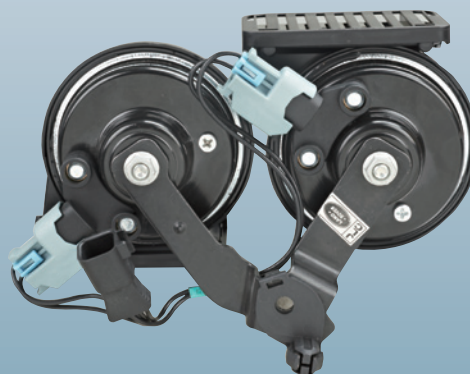

适用车型：路虎揽胜（行政版）

**Applicable models: Land Rover Range Rover
(Administration Edition)**

LR 108993. CPLA-13A803-AC B34SA 23 4 8B 1 4