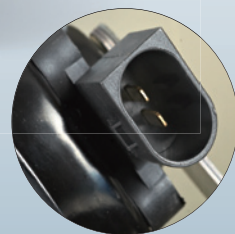

分贝 Decibel : 113dB
电压 Voltage : DC12V
频率 Frequency : H 510 L 410

适用车型：保时捷·卡宴 (15-17)

Applicable models: Porsche Cayenne (15-17)

H 7P5.951.184F
6 033 FB6 167

L 7P5.951.183F
6 033 FB6 166