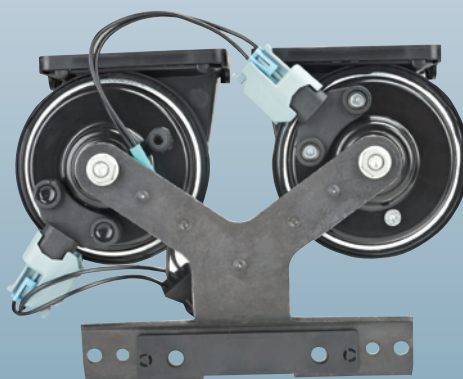

适用车型：路虎揽胜（运动版）
Applicable models: Land Rover
(Sports version)

LR 014560 B34SA 19 5 6J 0 1

专车专用电喇叭 与原车配套

Special electric horn for car,
Can be matched with the original car

分贝 Decibel : 113dB

电压 Voltage : DC12V