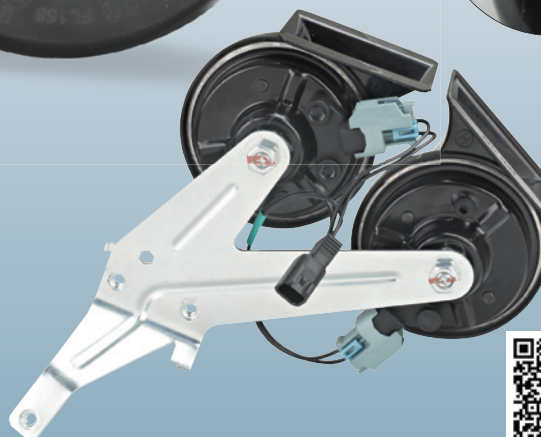

分贝 Decibel : 113dB
电压 Voltage : DC12V
频率 Frequency : H 510 L 410

适用车型：凯迪拉克 CTS
Applicable models: Cadillac CTS
H/L 0926-006-3

专车专用电喇叭 与原车配套

Special electric horn for car,
Can be matched with the original car